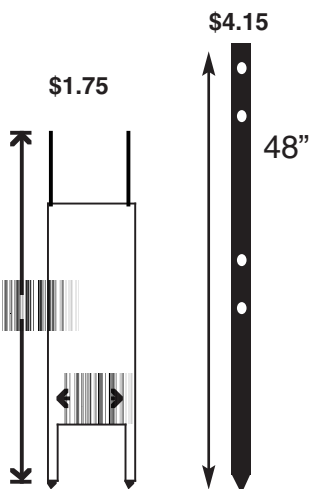

Full Color Photo Riders			
12 - 6 x 24	15.05	12 - 9 x 24	25.85
24 - 6 x 24	14.05	24 - 9 x 24	24.85

Black & White Photo Riders			
12 - 6 x 24	7.50	12 - 9 x 24	15.05
24 - 6 x 24	6.50	24 - 9 x 24	14.05

Available:

Yard Sign with Full Color Photo
or
Yard Sign with Black & White Photo

Splash Sold Signs

\$4.25

Angle Iron Stake
Black

Wood Stakes	
	Painted White
48"	1.95
30"	1.60

Hardware Metal or Nylon
.15¢ a unit

Corrugated Brochure Boxes