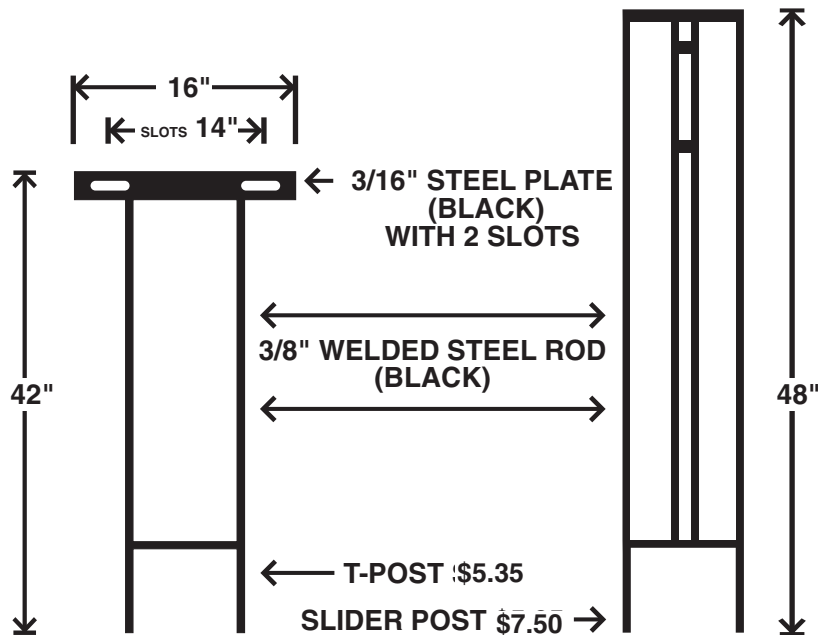

Full Color Photo Riders			
12 - 6 x 24	15.05	12 - 9 x 24	25.85
24 - 6 x 24	14.05	24 - 9 x 24	24.85

Black & White Photo Riders			
12 - 6 x 24	7.50	12 - 9 x 24	15.05
24 - 6 x 24	6.50	24 - 9 x 24	14.05

Available:

Yard Sign with Full Color Photo
or
Yard Sign with Black & White Photo

Splash Sold Signs

\$4.25

Angle Iron Stake
Black

Wood Stakes	
	Painted White
48"	1.95
30"	1.60

Hardware Metal or Nylon
.15¢ a unit

Corrugated Brochure Boxes